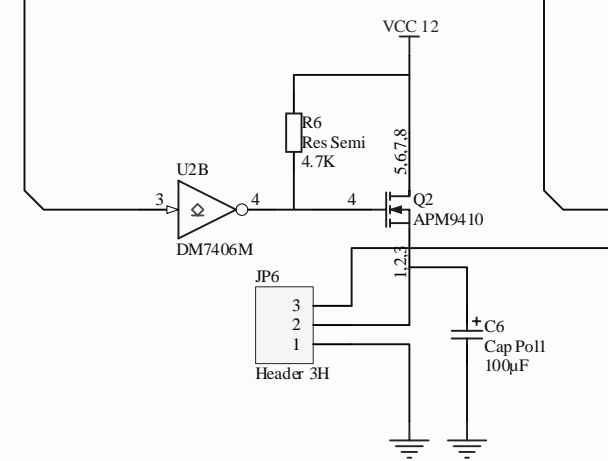

Title		
Size	Number	Revision
A4		
Date:	04.02.2009	Sheet of
File:	D:\MyProjects\...\CPUUnit.SchDoc	Drawn By:

FAN\_PWM[3..0] FAN\_PWM[3..0] SPEED[3..0] SPEED[3..0]

Title		
Size	Number	Revision
A4		
Date:	04.02.2009	Sheet of
File:	D:\MyProjects\...\FanDrivers.SchDoc	Drawn By: