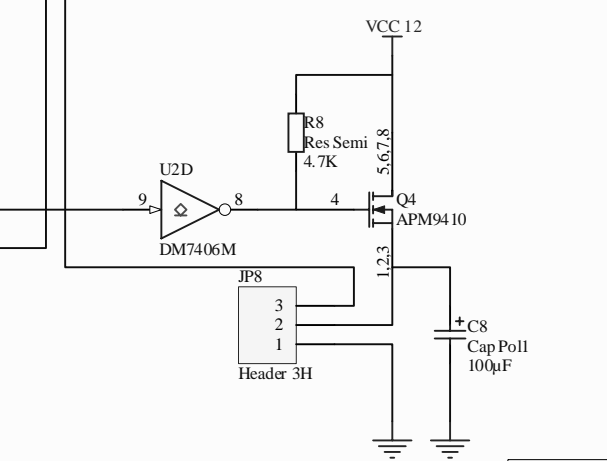

Title		
Size	Number	Revision
A4		
Date:	04.02.2009	Sheet of
File:	D:\MyProjects\...\CPUUnit.SchDoc	Drawn By:

FAN\_PWM[3..0] FAN\_PWM[3..0] SPEED[3..0] SPEED[3..0]

Title		
Size	Number	Revision
A4		
Date:	04.02.2009	Sheet of
File:	D:\MyProjects\...\FanDrivers.SchDoc	Drawn By: