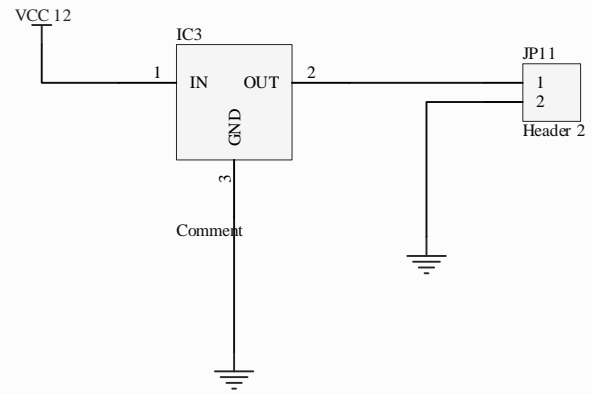

Title		
Size A4	Number	Revision
Date: 04.02.2009	Sheet of	
File: D:\MyProjects\...\Power.SchDoc	Drawn By: