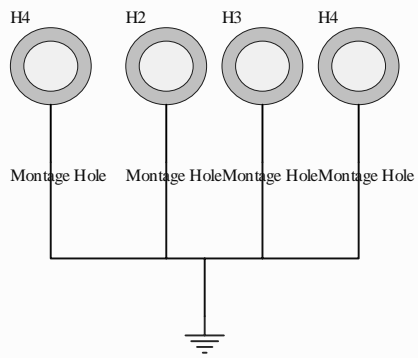

Title		
Size A4	Number	Revision
Date: 04.02.2009	Sheet of	
File: D:\MyProjects\...\Power.SchDoc	Drawn By: