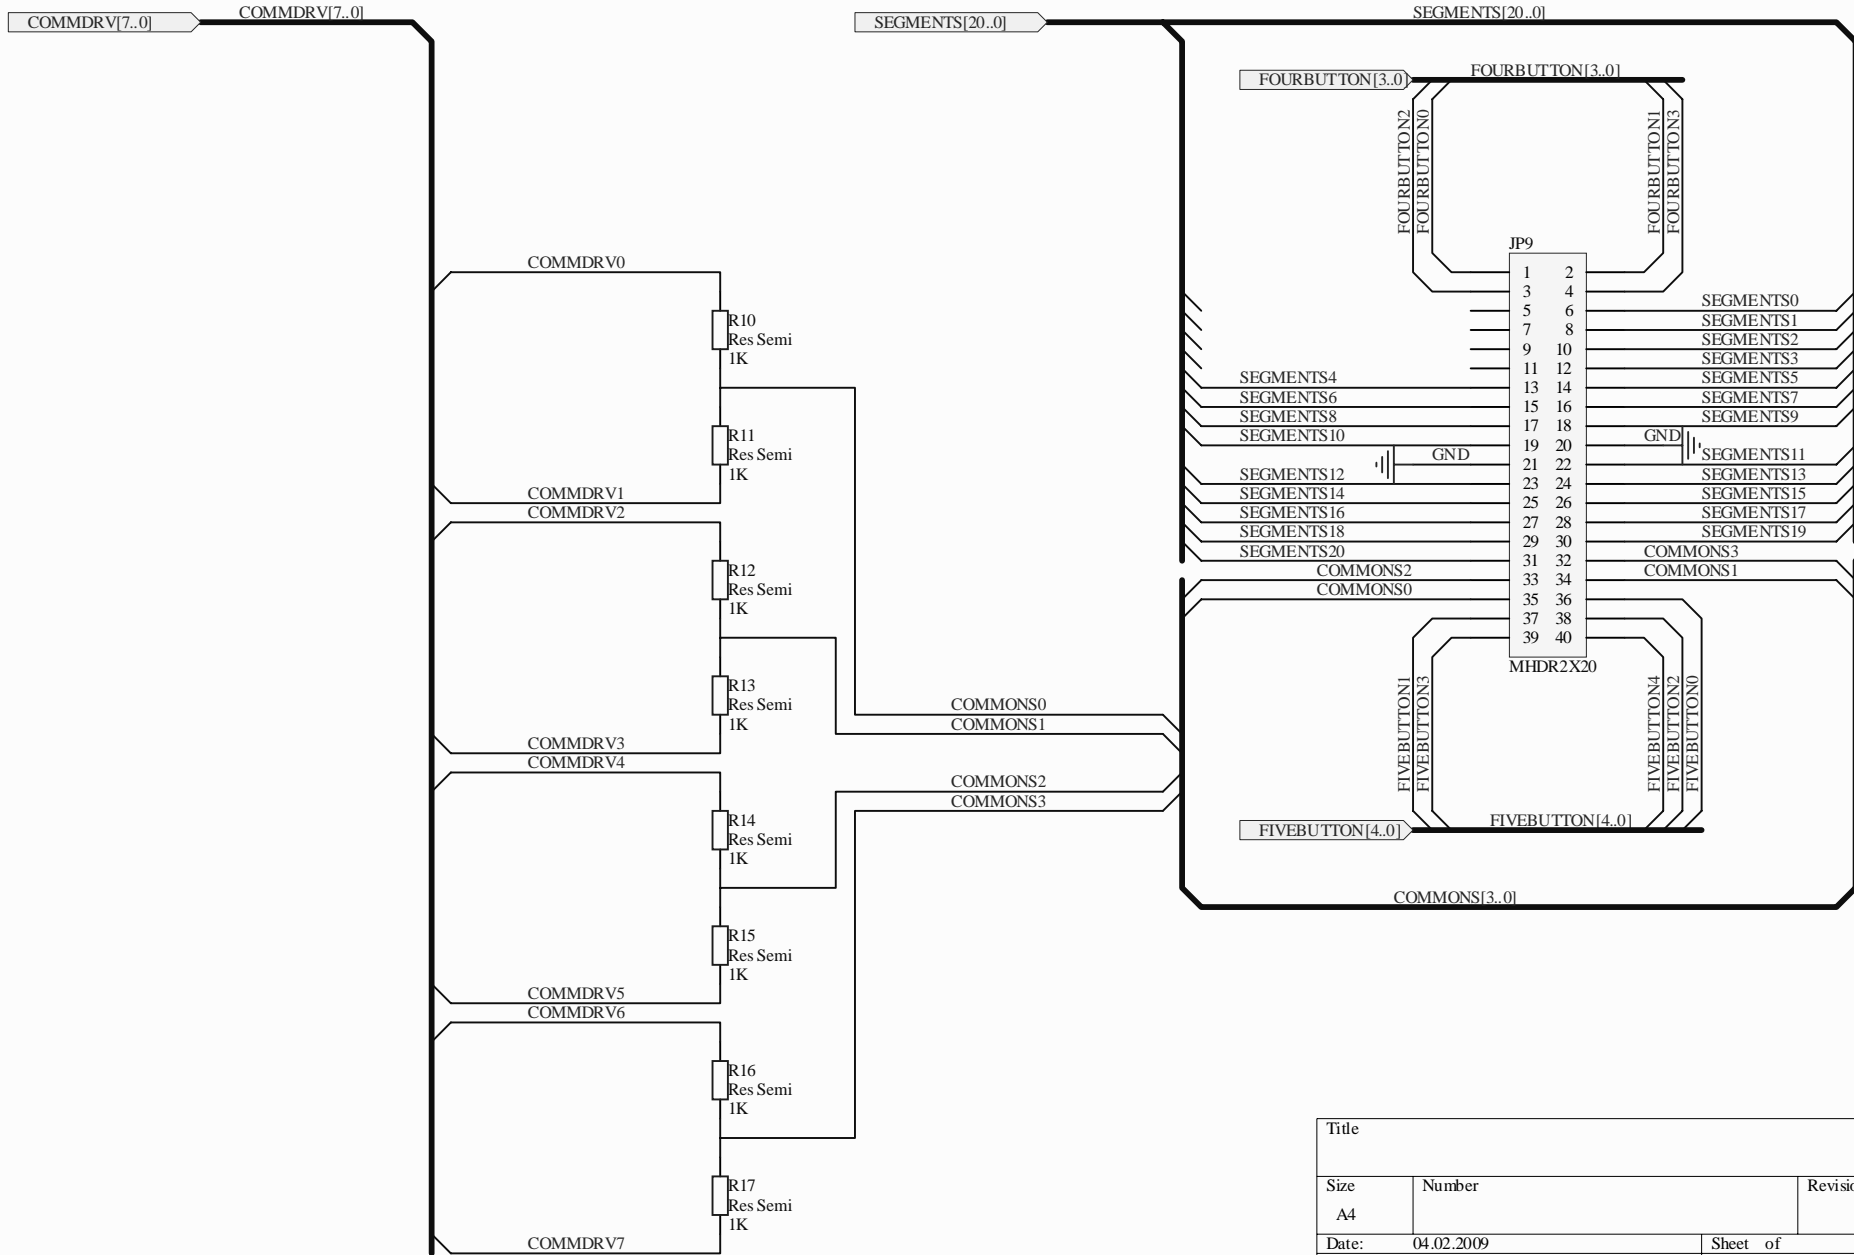

Title		
Size	Number	Revision
A4		
Date:	04.02.2009	Sheet of
File:	D:\MyProjects\...\FrontPanelConn.SchDoc	Drawn By:

Title		
Size	Number	Revision
A4		
Date:	04.02.2009	Sheet of
File:	D:\MyProjects\...\MainSheet.SchDoc	Drawn By: