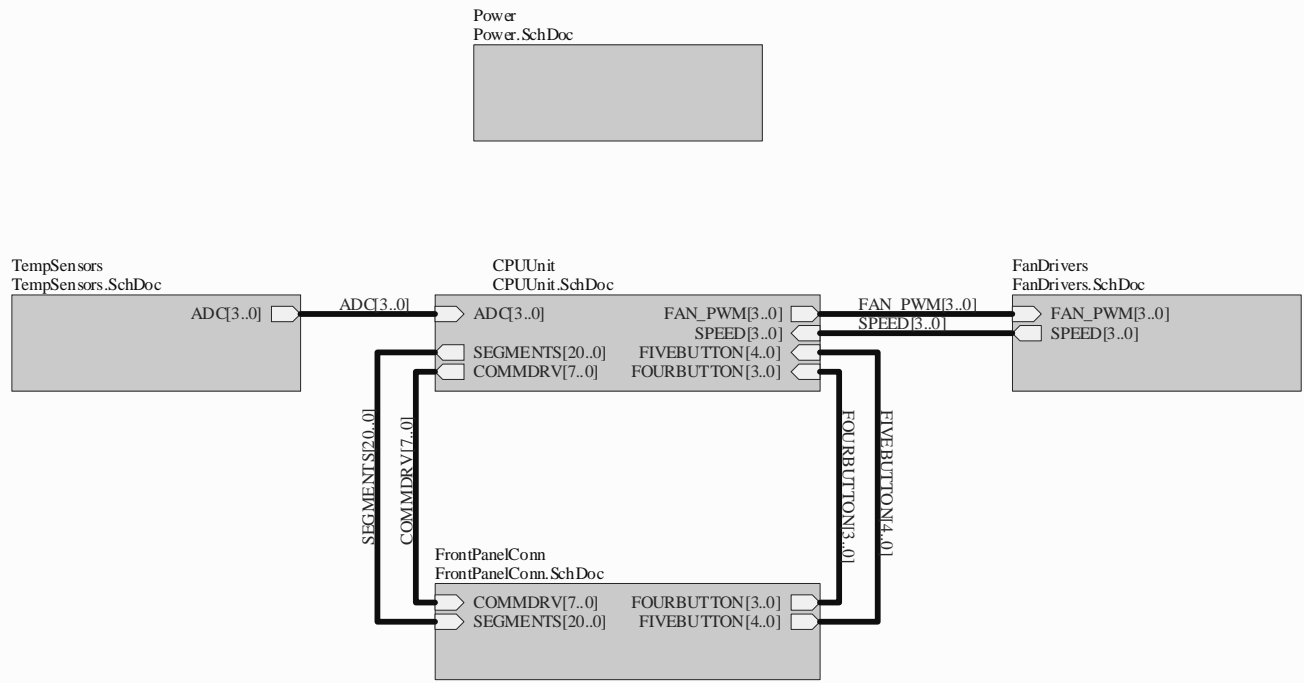

Title		
Size	Number	Revision
A4		
Date:	04.02.2009	Sheet of
File:	D:\MyProjects\...\FrontPanelConn.SchDoc	Drawn By:

Title		
Size	Number	Revision
A4		
Date:	04.02.2009	Sheet of
File:	D:\MyProjects\...\MainSheet.SchDoc	Drawn By: