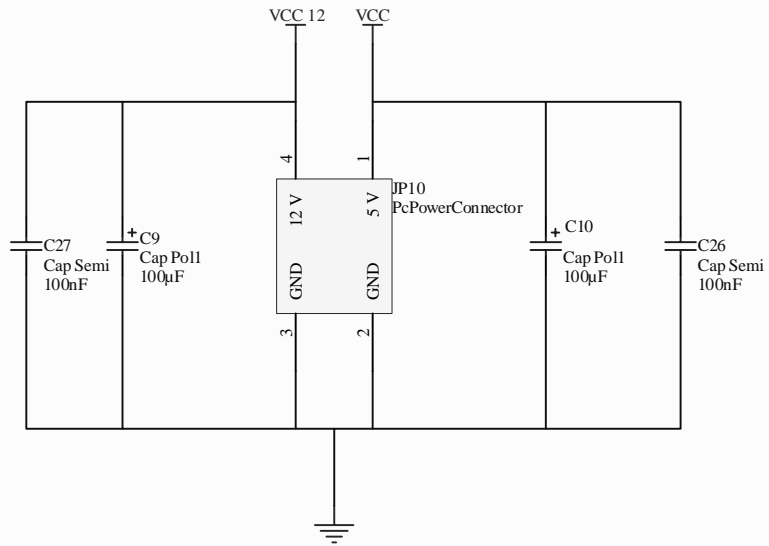

Title		
Size A4	Number	Revision
Date: 04.02.2009	Sheet of	
File: D:\MyProjects\...\Power.SchDoc	Drawn By: