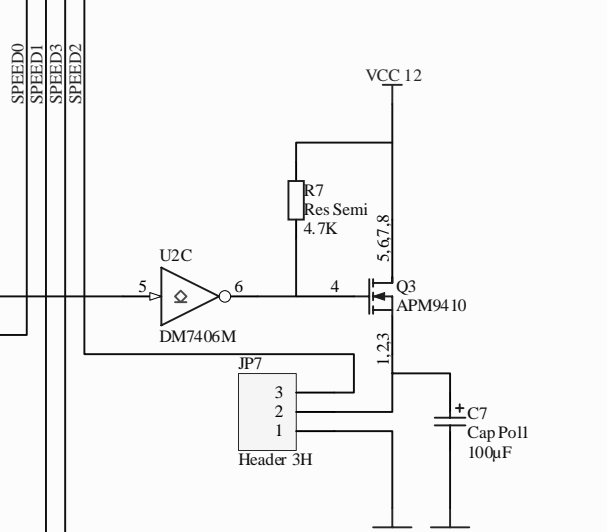

Title		
Size	Number	Revision
A4		
Date:	04.02.2009	Sheet of
File:	D:\MyProjects\...\CPUUnit.SchDoc	Drawn By:

FAN\_PWM[3..0] FAN\_PWM[3..0] SPEED[3..0] SPEED[3..0]

Title		
Size	Number	Revision
A4		
Date:	04.02.2009	Sheet of
File:	D:\MyProjects\...\FanDrivers.SchDoc	Drawn By: