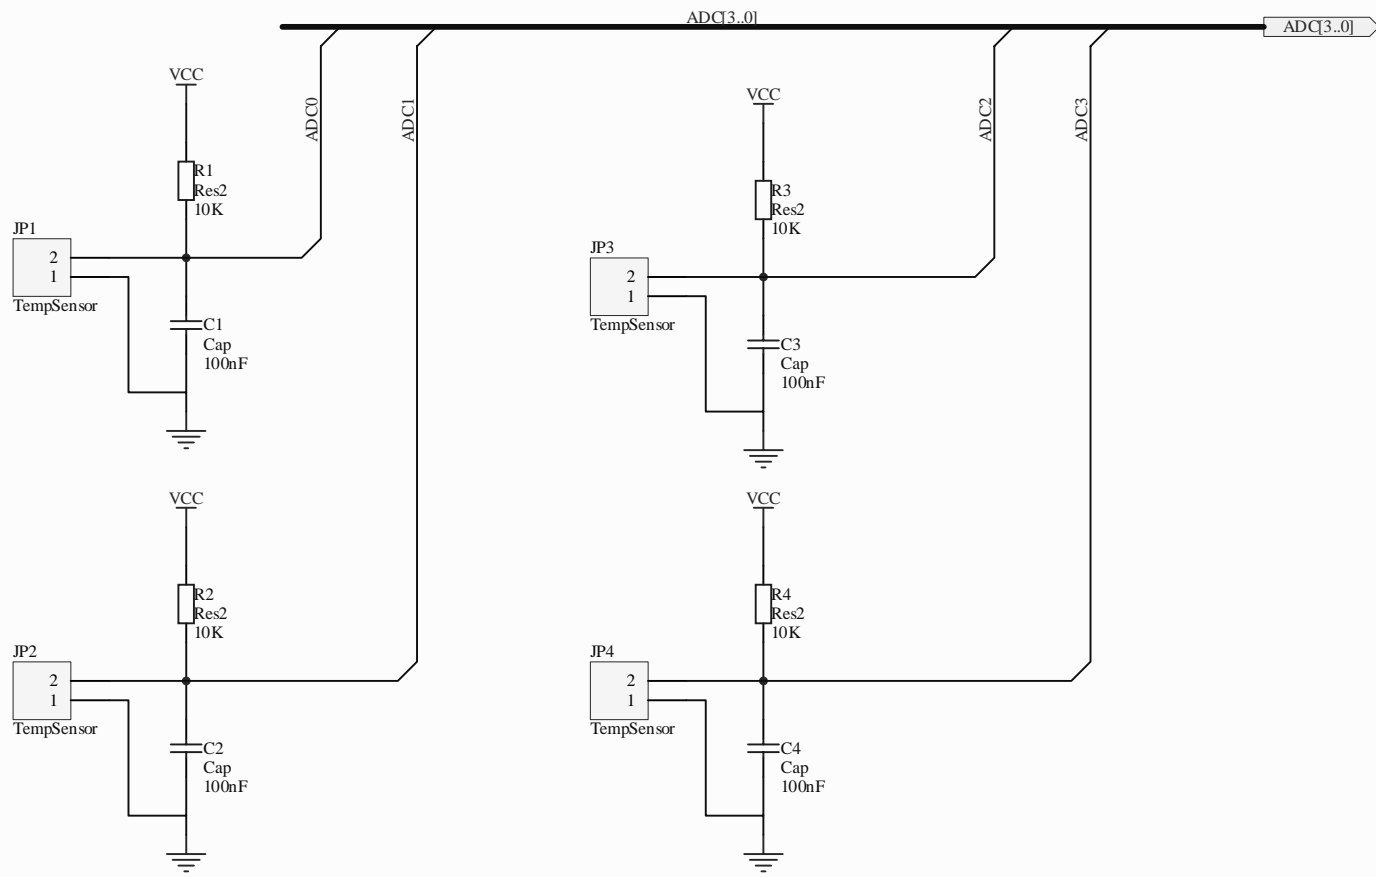

Title		
Size	Number	Revision
A4		
Date:	04.02.2009	Sheet of
File:	D:\MyProjects\..\TempSensors.SchDoc	Drawn By: