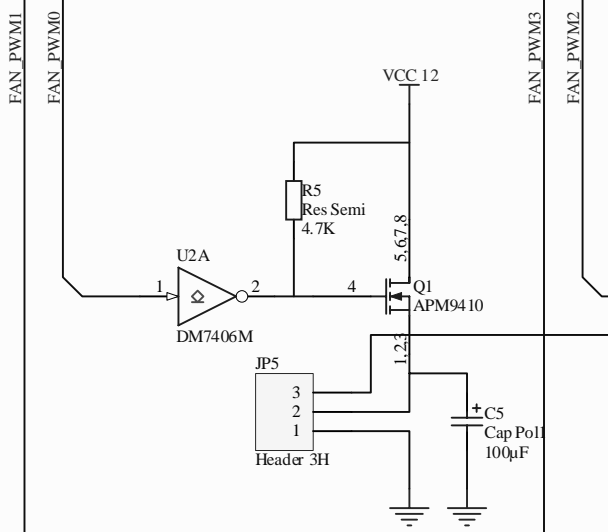

Title		
Size	Number	Revision
A4		
Date:	04.02.2009	Sheet of
File:	D:\MyProjects\...\CPUUnit.SchDoc	Drawn By:

FAN\_PWM[3..0] FAN\_PWM[3..0] SPEED[3..0] SPEED[3..0]

Title		
Size	Number	Revision
A4		
Date:	04.02.2009	Sheet of
File:	D:\MyProjects\...\FanDrivers.SchDoc	Drawn By: