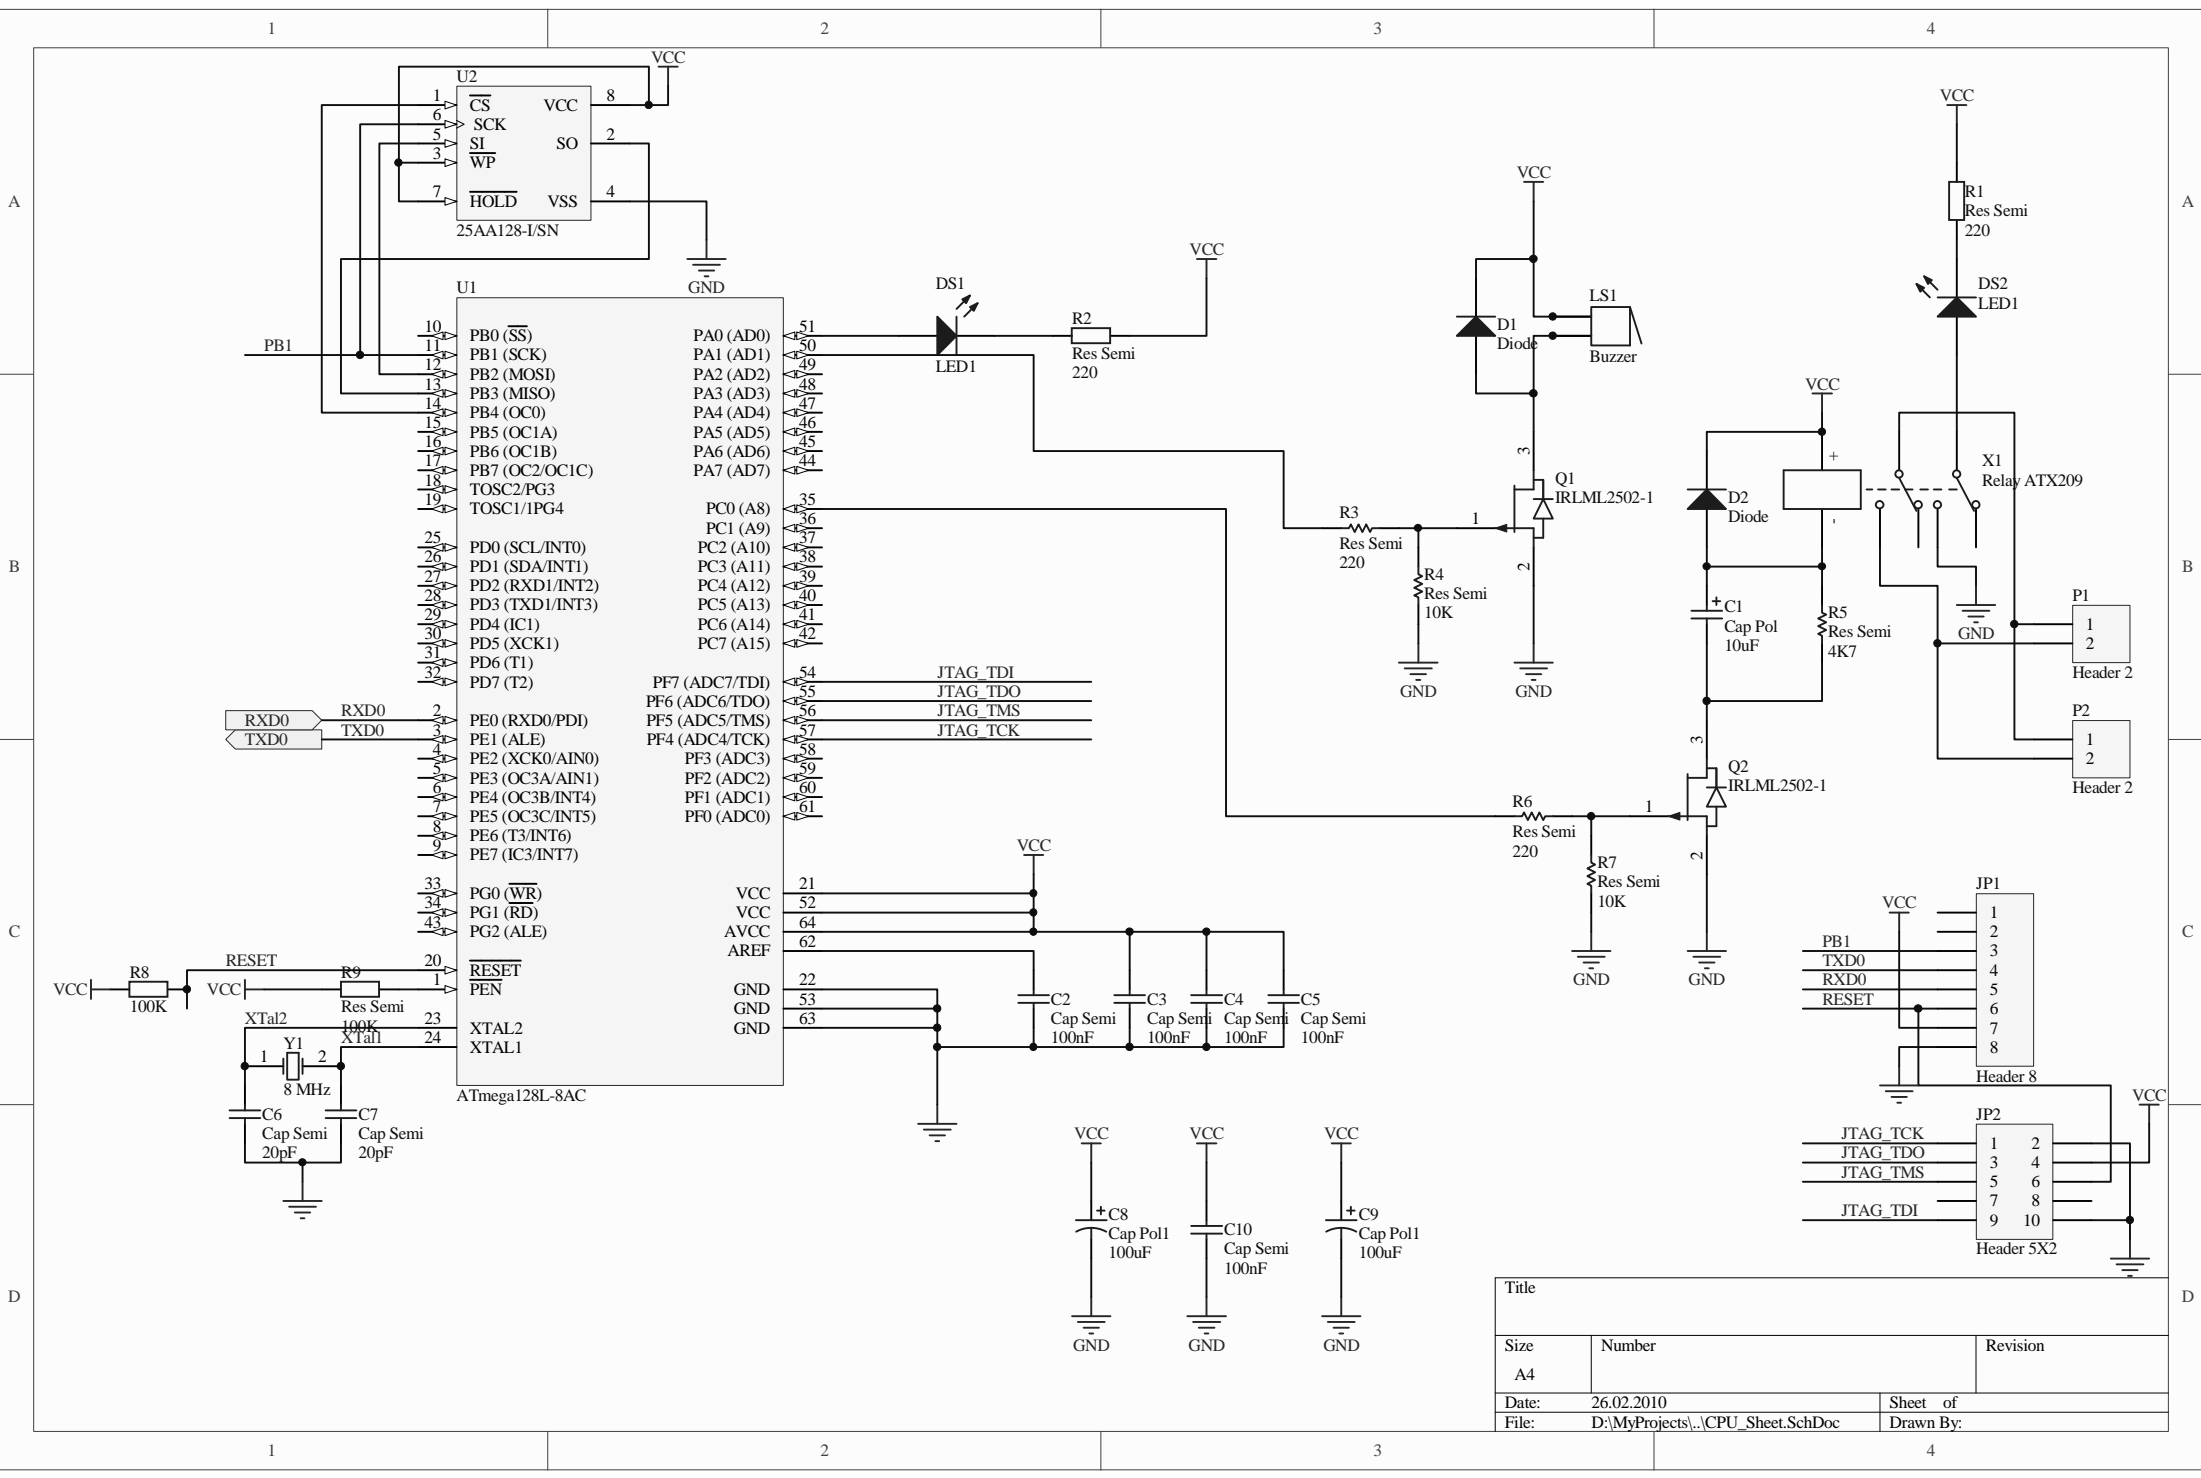

Title		
Size A4	Number	Revision
Date:	26.02.2010	Sheet of
File:	D:\MyProjects\...\Main_Sheet.SCHDOC	Drawn By:

Title		
Size	Number	Revision
A4		
Date:	26.02.2010	Sheet of
File:	D:\MyProjects\...\CPU_Sheet.SchDoc	Drawn By:

Title		
Size A4	Number	Revision
Date:	26.02.2010	Sheet of
File:	D:\MyProjects\...\USB_Sheet.SchDoc	Drawn By: