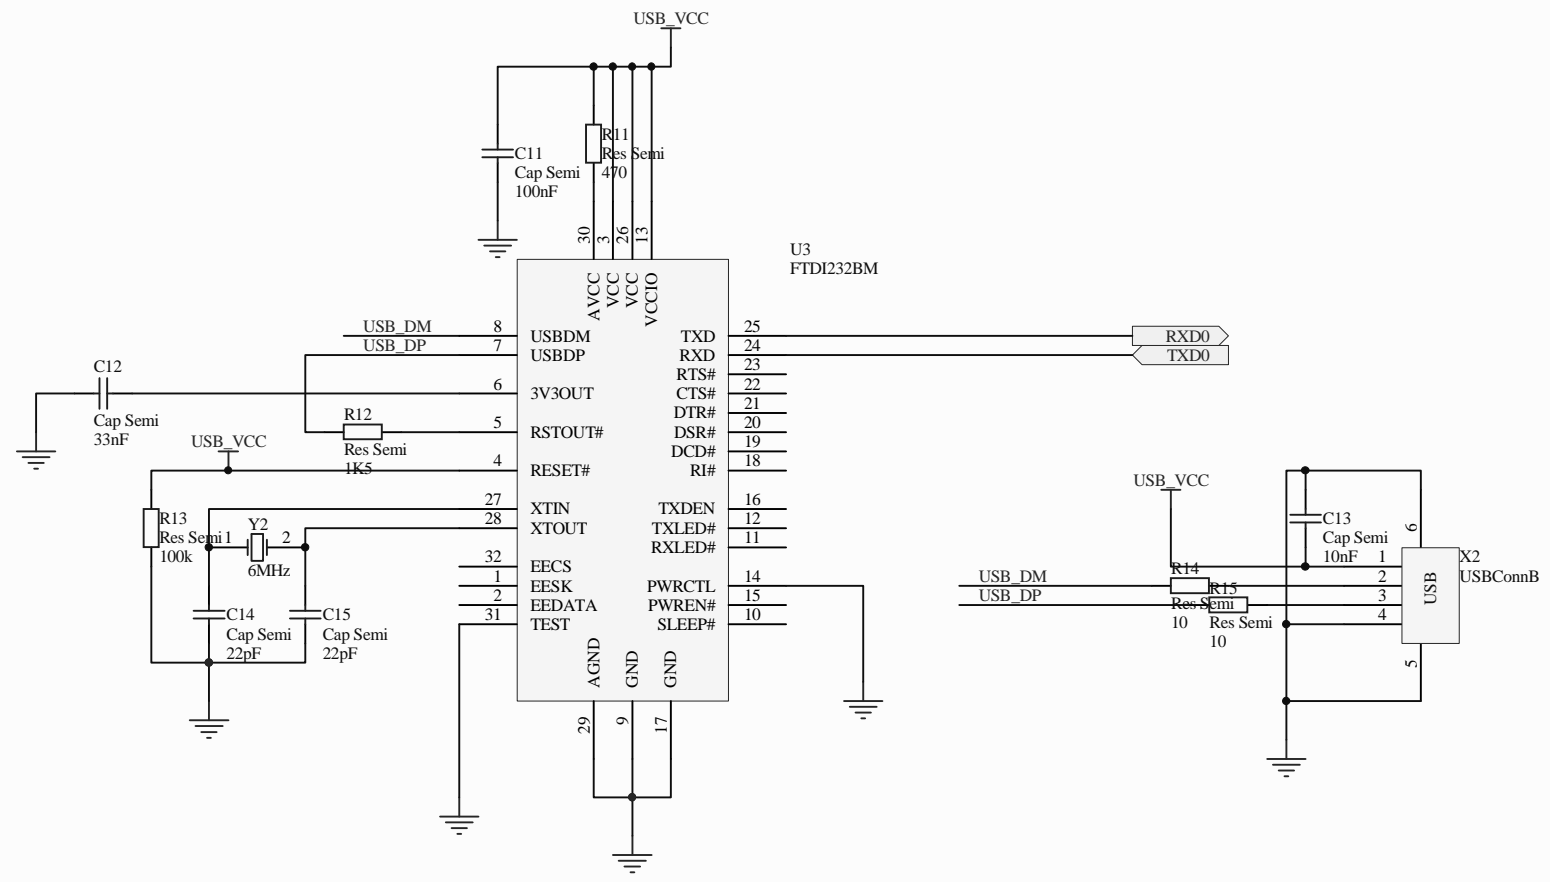

Title		
Size A4	Number	Revision
Date:	26.02.2010	Sheet of
File:	D:\MyProjects\...\USB_Sheet.SchDoc	Drawn By: