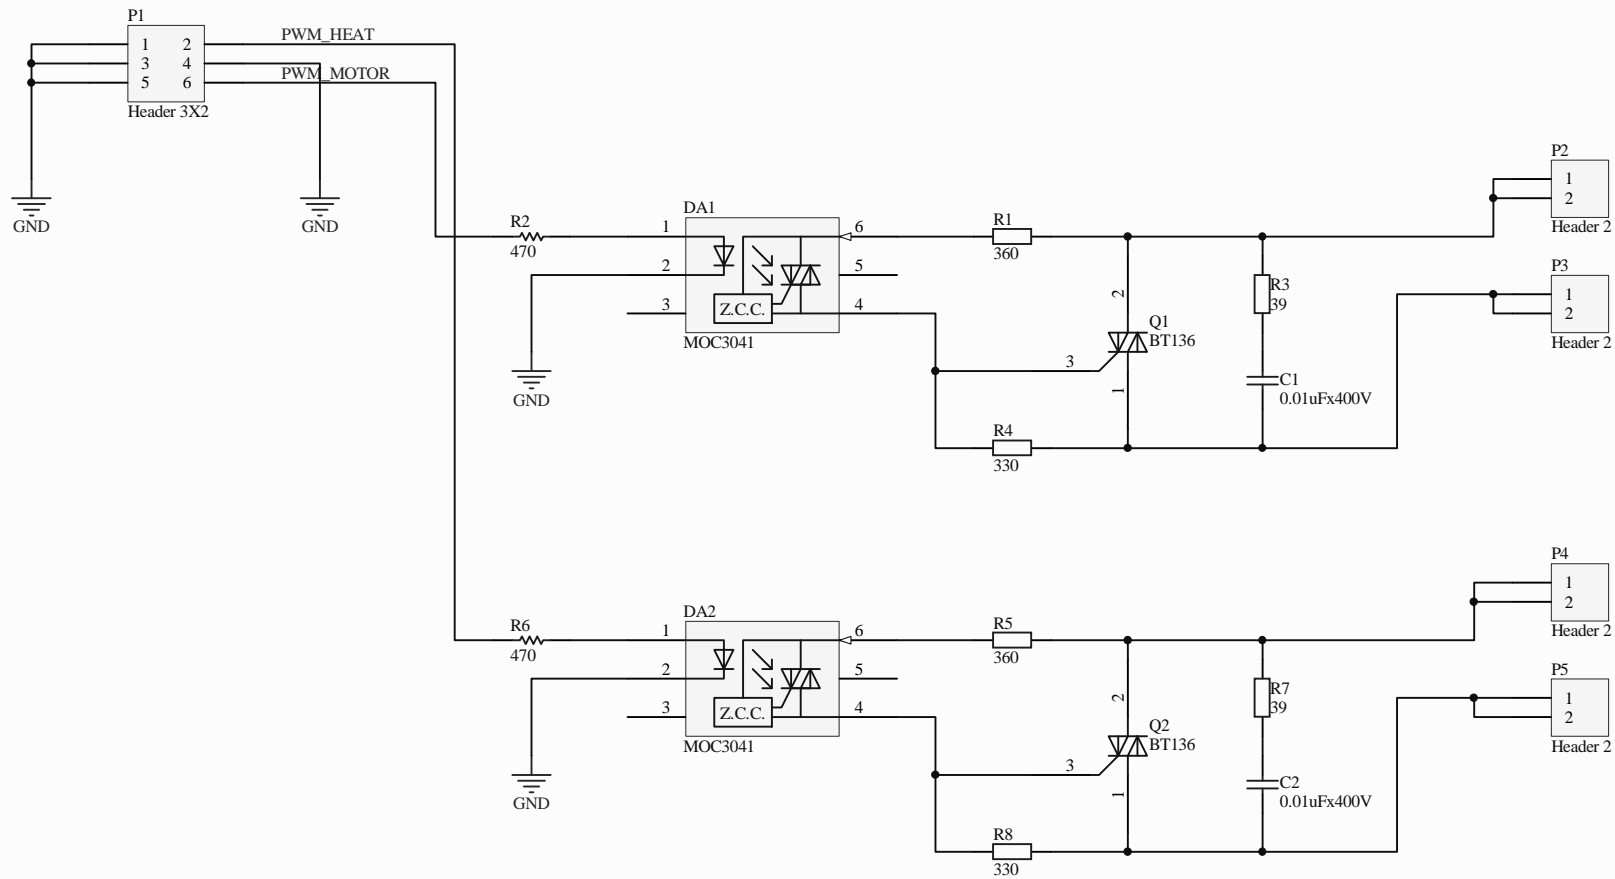

Title		
Size A4	Number	Revision
Date:	08.05.2010	Sheet of
File:	D:\MyProjects\...\LaminatorKeys1.SchDoc	Drawn By:

Title		
Size A4	Number	Revision
Date:	08.05.2010	Sheet of
File:	D:\MyProjects\...\PWM.SchDoc	Drawn By: