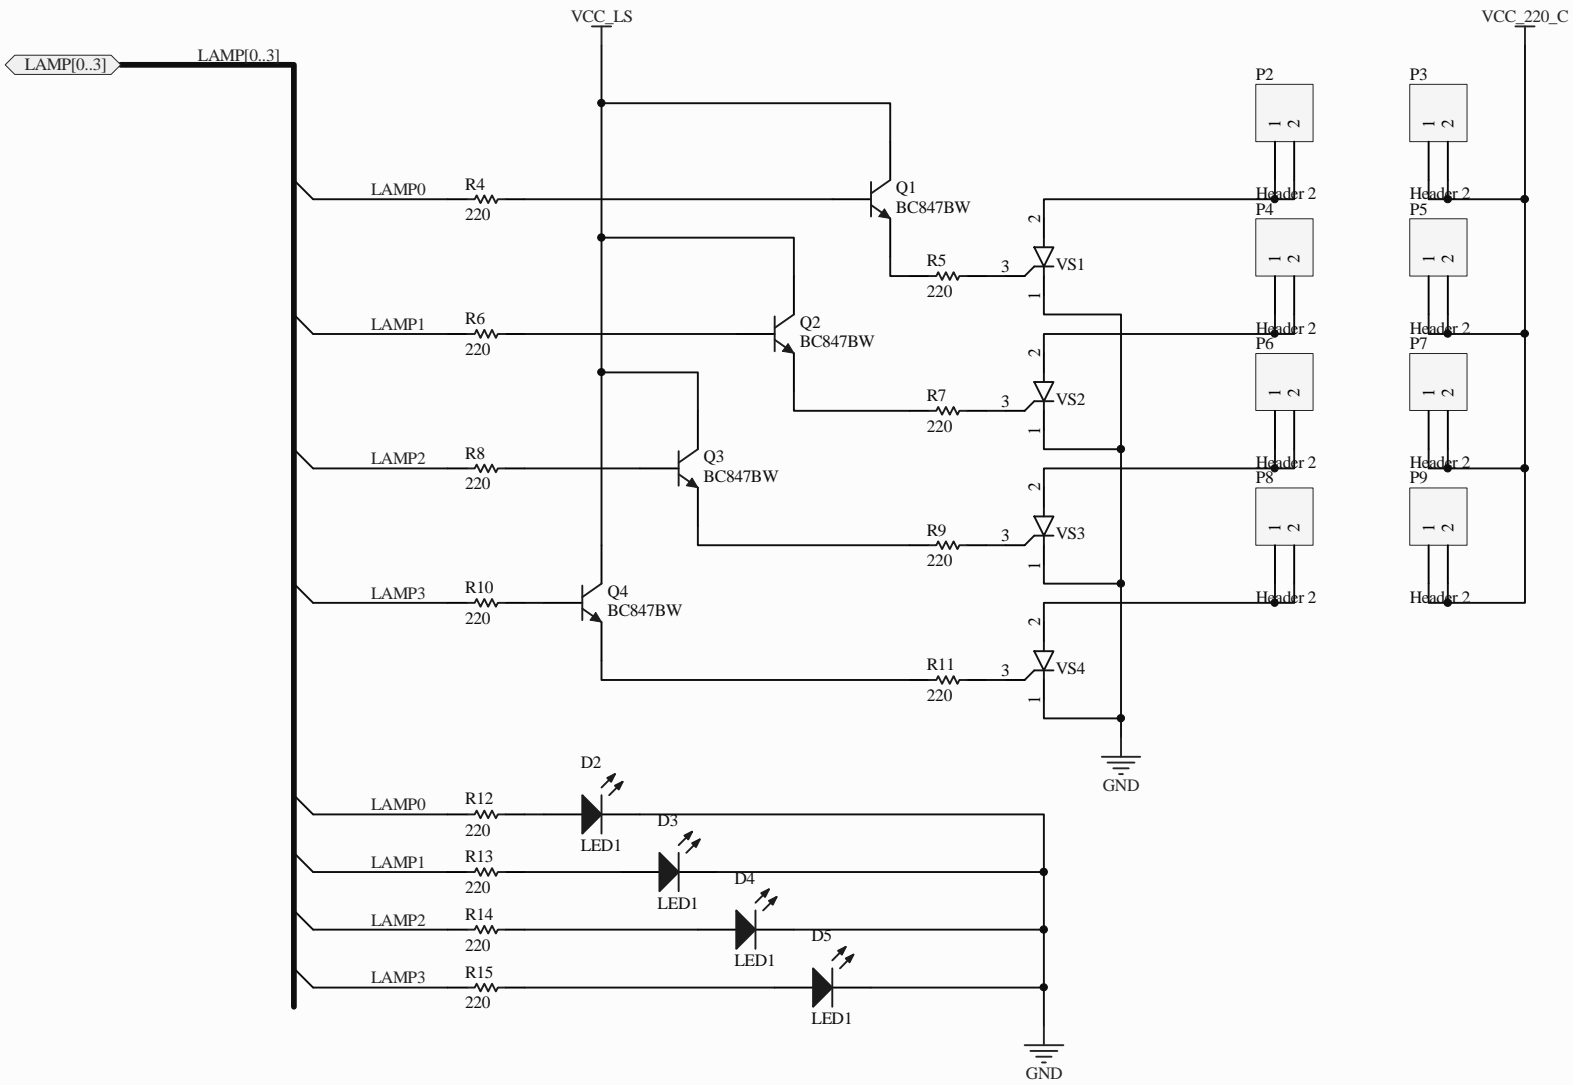

4

Title		
Size	Number	Revision
A4		
Date:	22.12.2010	Sheet of
File:	D:\MyDocuments\...\CPU.SchDoc	Drawn By:

Title		
Size A4	Number	Revision
Date:	22.12.2010	Sheet of
File:	D:\MyDocuments\...\Licht.SchDoc	Drawn By: