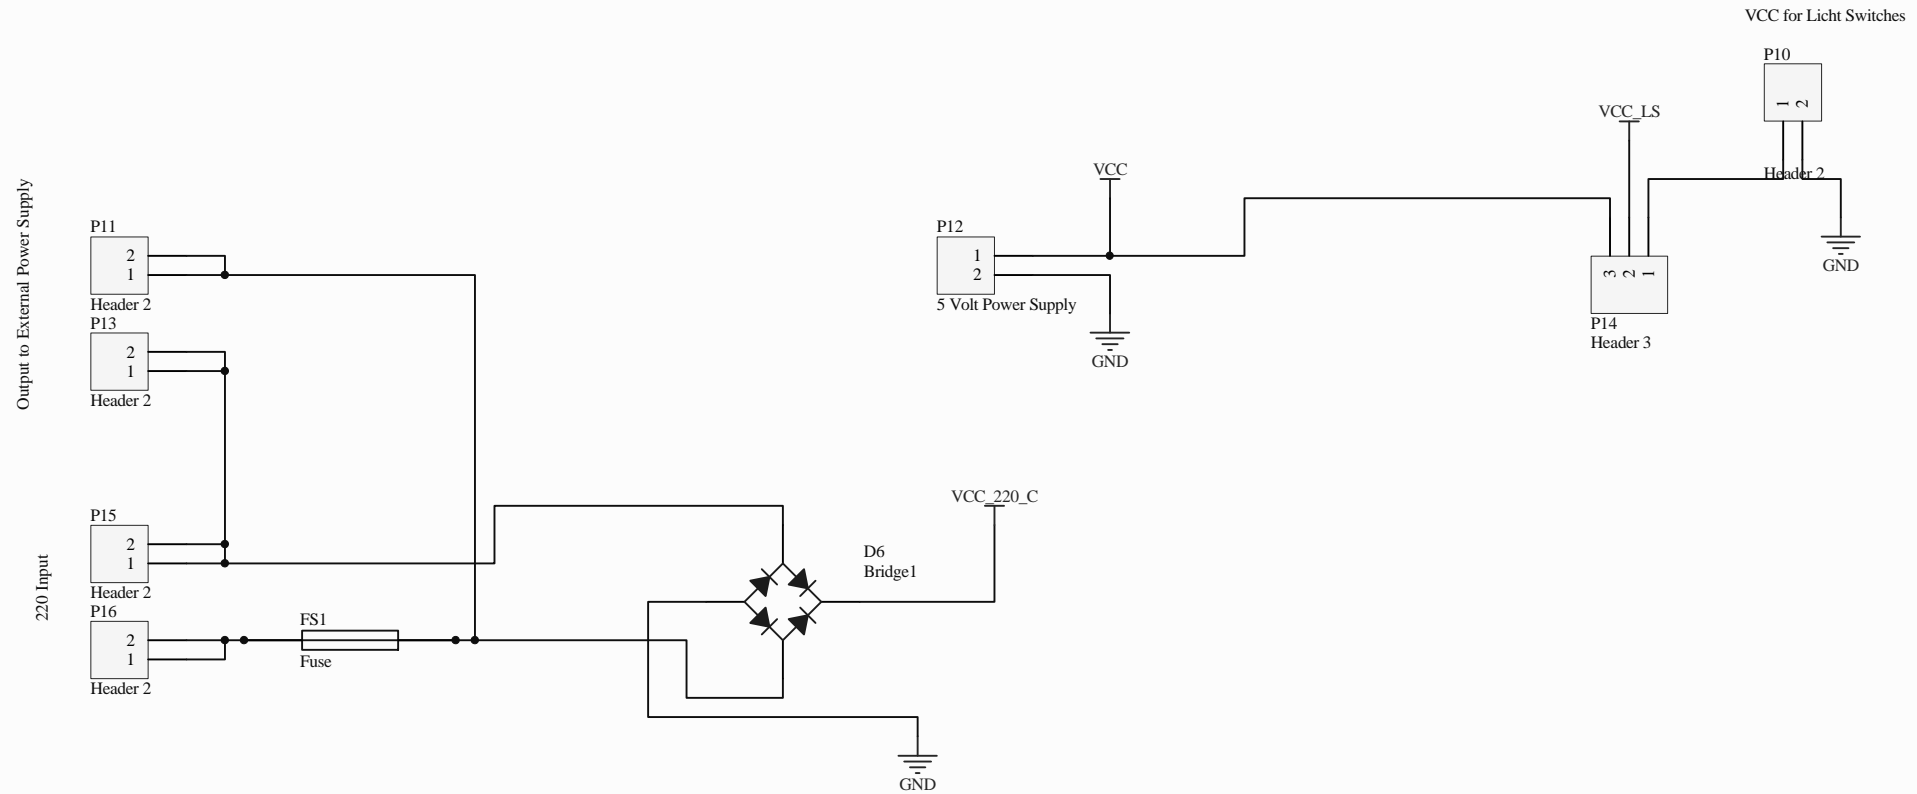

4

Title		
Size	Number	Revision
A4		
Date:	22.12.2010	Sheet of
File:	D:\MyDocuments\...\CPU.SchDoc	Drawn By:

Title		
Size A4	Number	Revision
Date:	22.12.2010	Sheet of
File:	D:\MyDocuments\...\Licht.SchDoc	Drawn By: