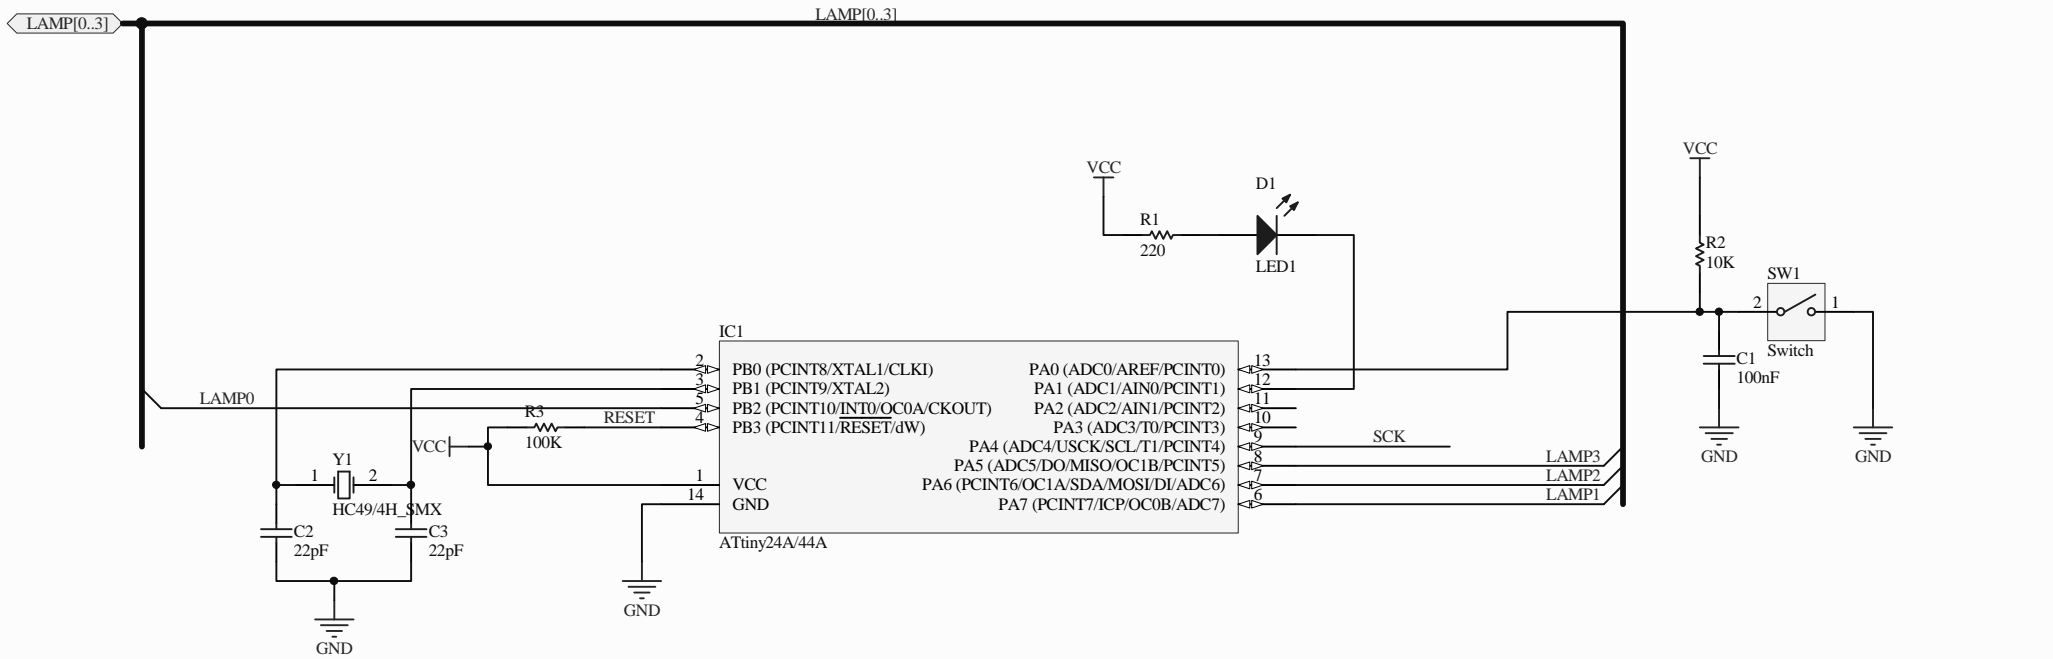

4

Title		
Size	Number	Revision
A4		
Date:	22.12.2010	Sheet of
File:	D:\MyDocuments\...\CPU.SchDoc	Drawn By:

Title		
Size A4	Number	Revision
Date:	22.12.2010	Sheet of
File:	D:\MyDocuments\...\Licht.SchDoc	Drawn By: