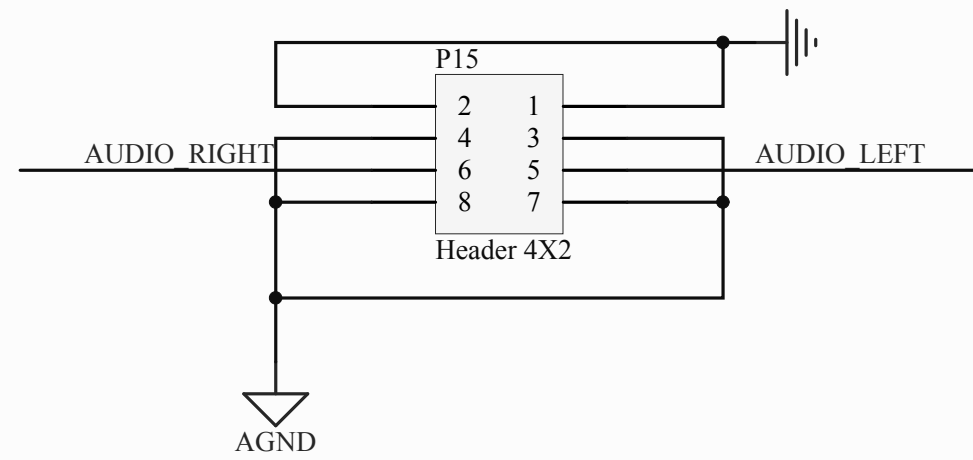

Title		
Size	Number	Revision
A4		
Date:	06.10.2013	Sheet of
File:	D:\MyProjects\...\PlayerInterface.SchDoc	Drawn By: