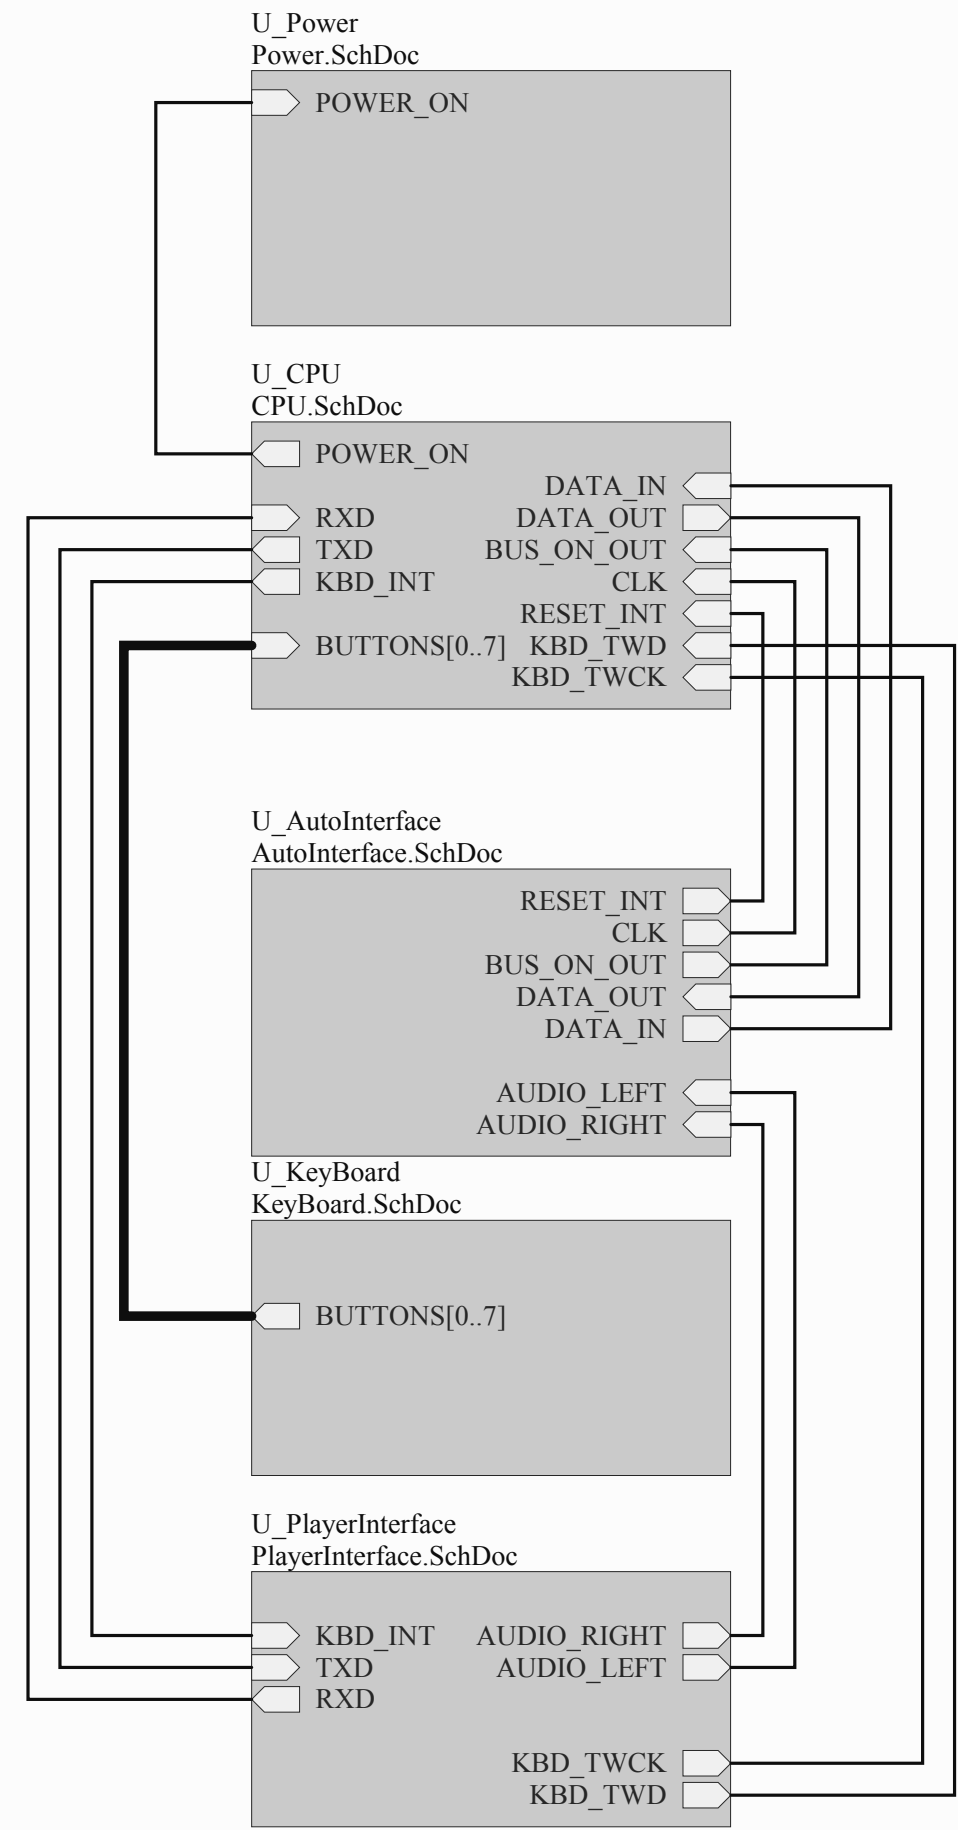

Title		
Size	Number	Revision
A4		
Date:	06.10.2013	Sheet of
File:	D:\MyProjects\...\MainSheet.SchDoc	Drawn By: