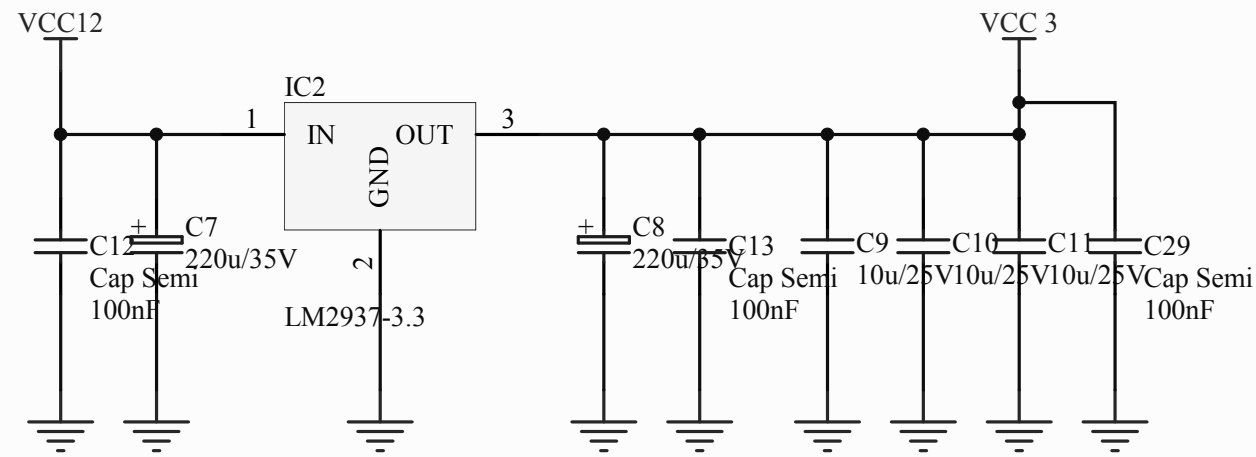

Title		
Size	Number	Revision
A4		
Date:	06.10.2013	Sheet of
File:	D:\MyProjects\...\PlayerInterface.SchDoc	Drawn By:

Title		
Size	Number	Revision
A4		
Date:	06.10.2013	Sheet of
File:	D:\MyProjects\...\Power.SchDoc	Drawn By: