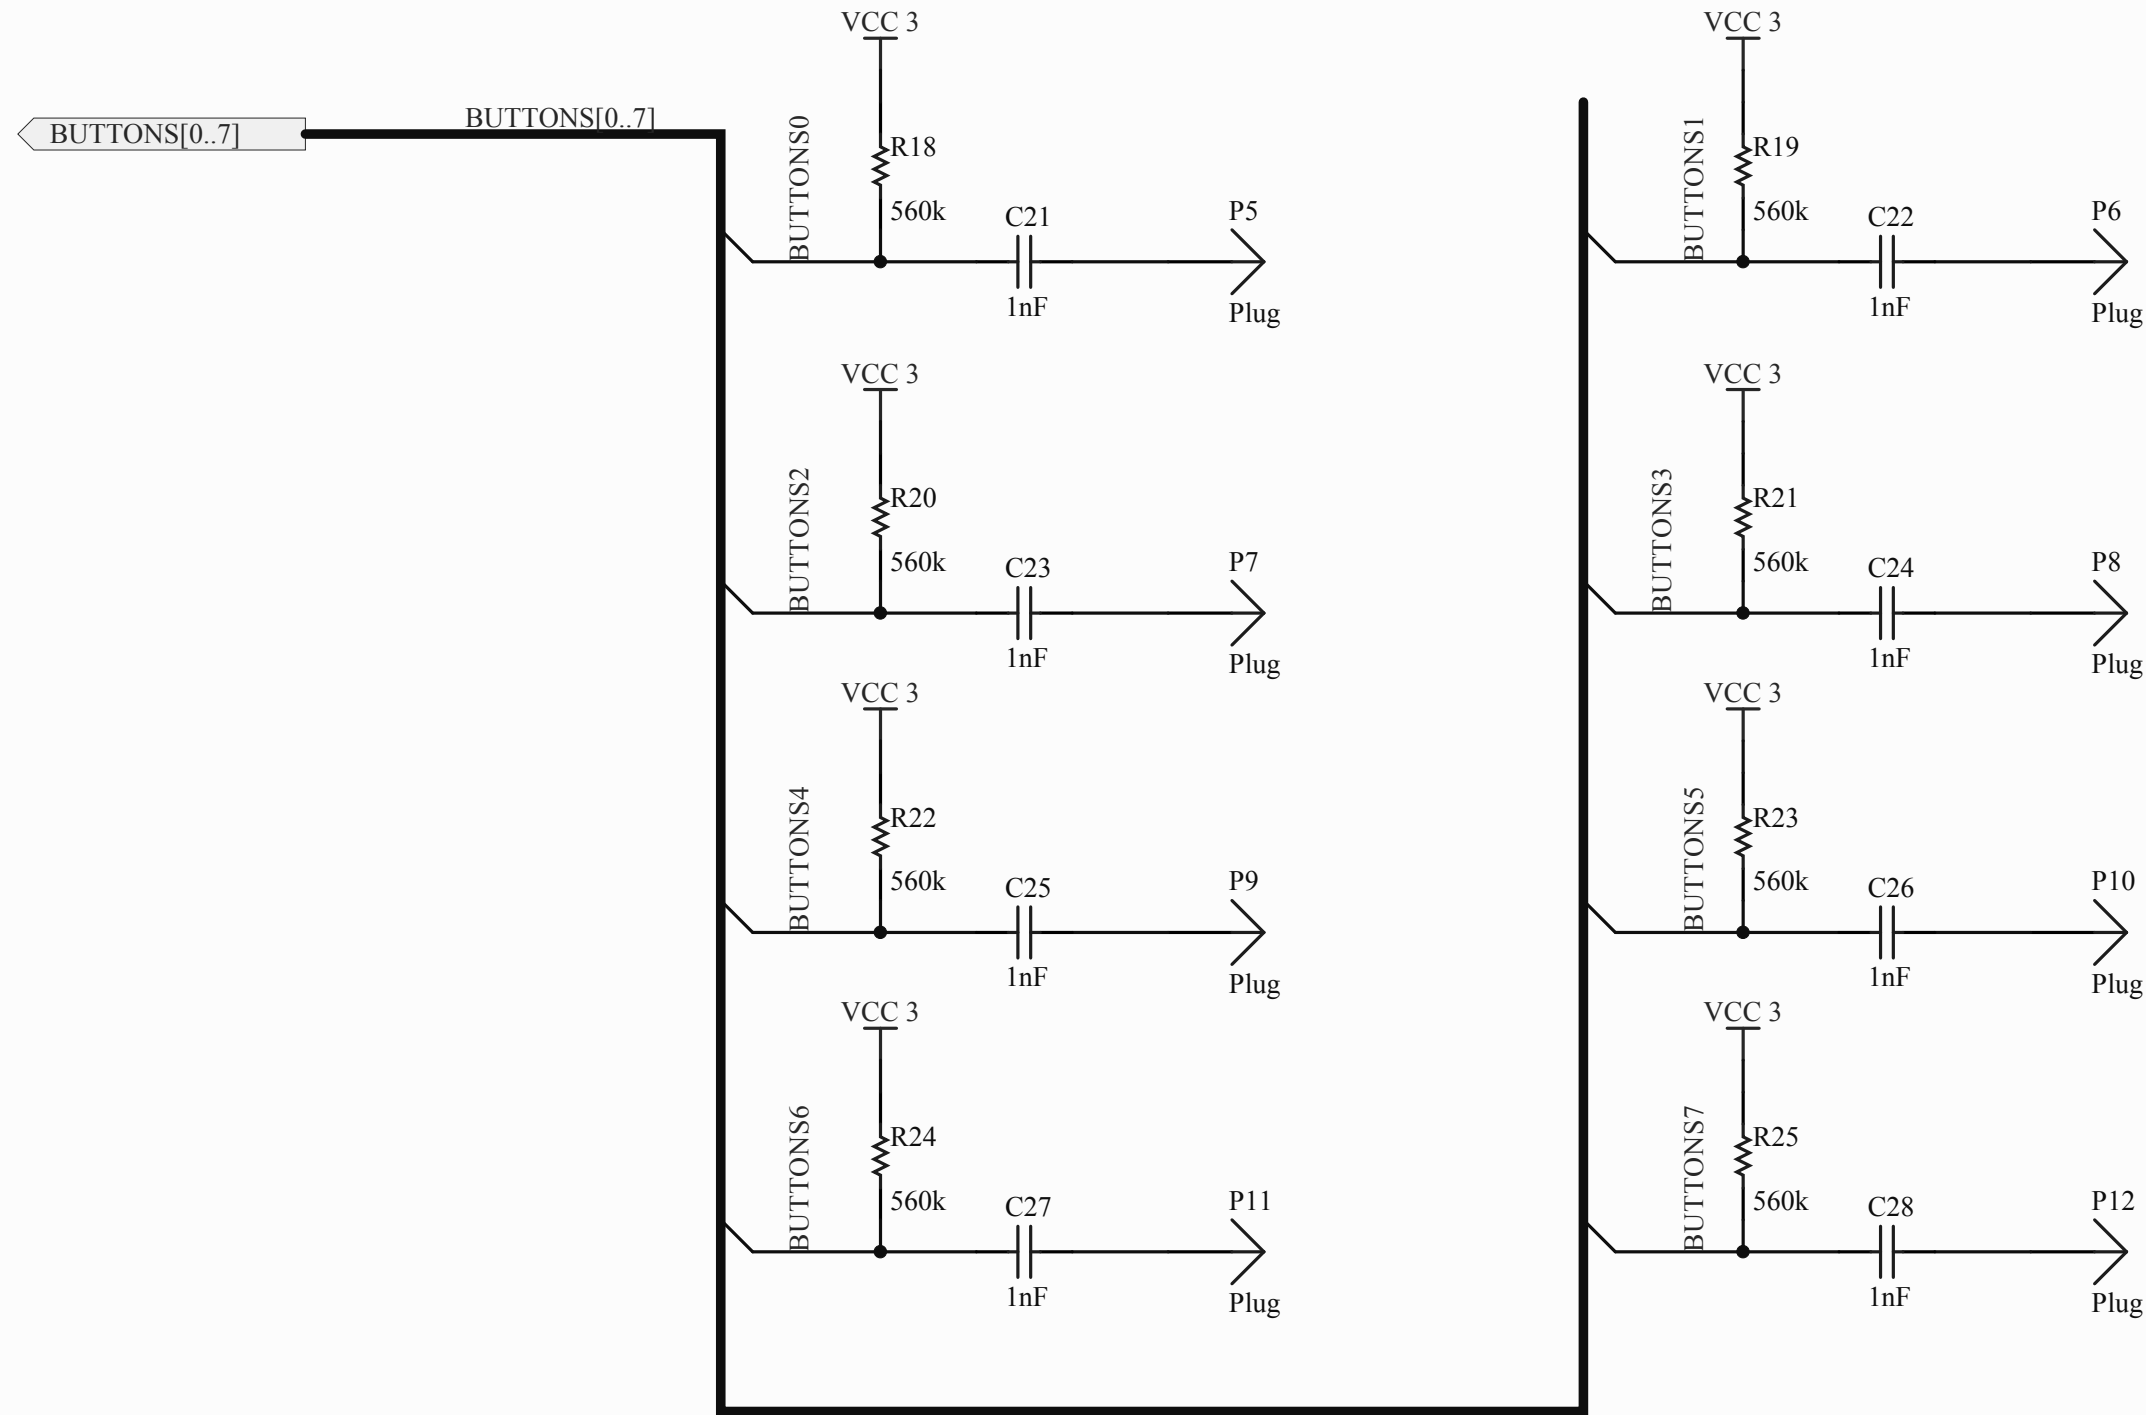

Title		
Size	Number	Revision
A4		
Date:	06.10.2013	Sheet of
File:	D:\MyProjects\...\AutoInterface.SchDoc	Drawn By:

ATMega88

Title		
Size	Number	Revision
A4		
Date:	06.10.2013	Sheet of
File:	D:\MyProjects\...\CPU.SchDoc	Drawn By: