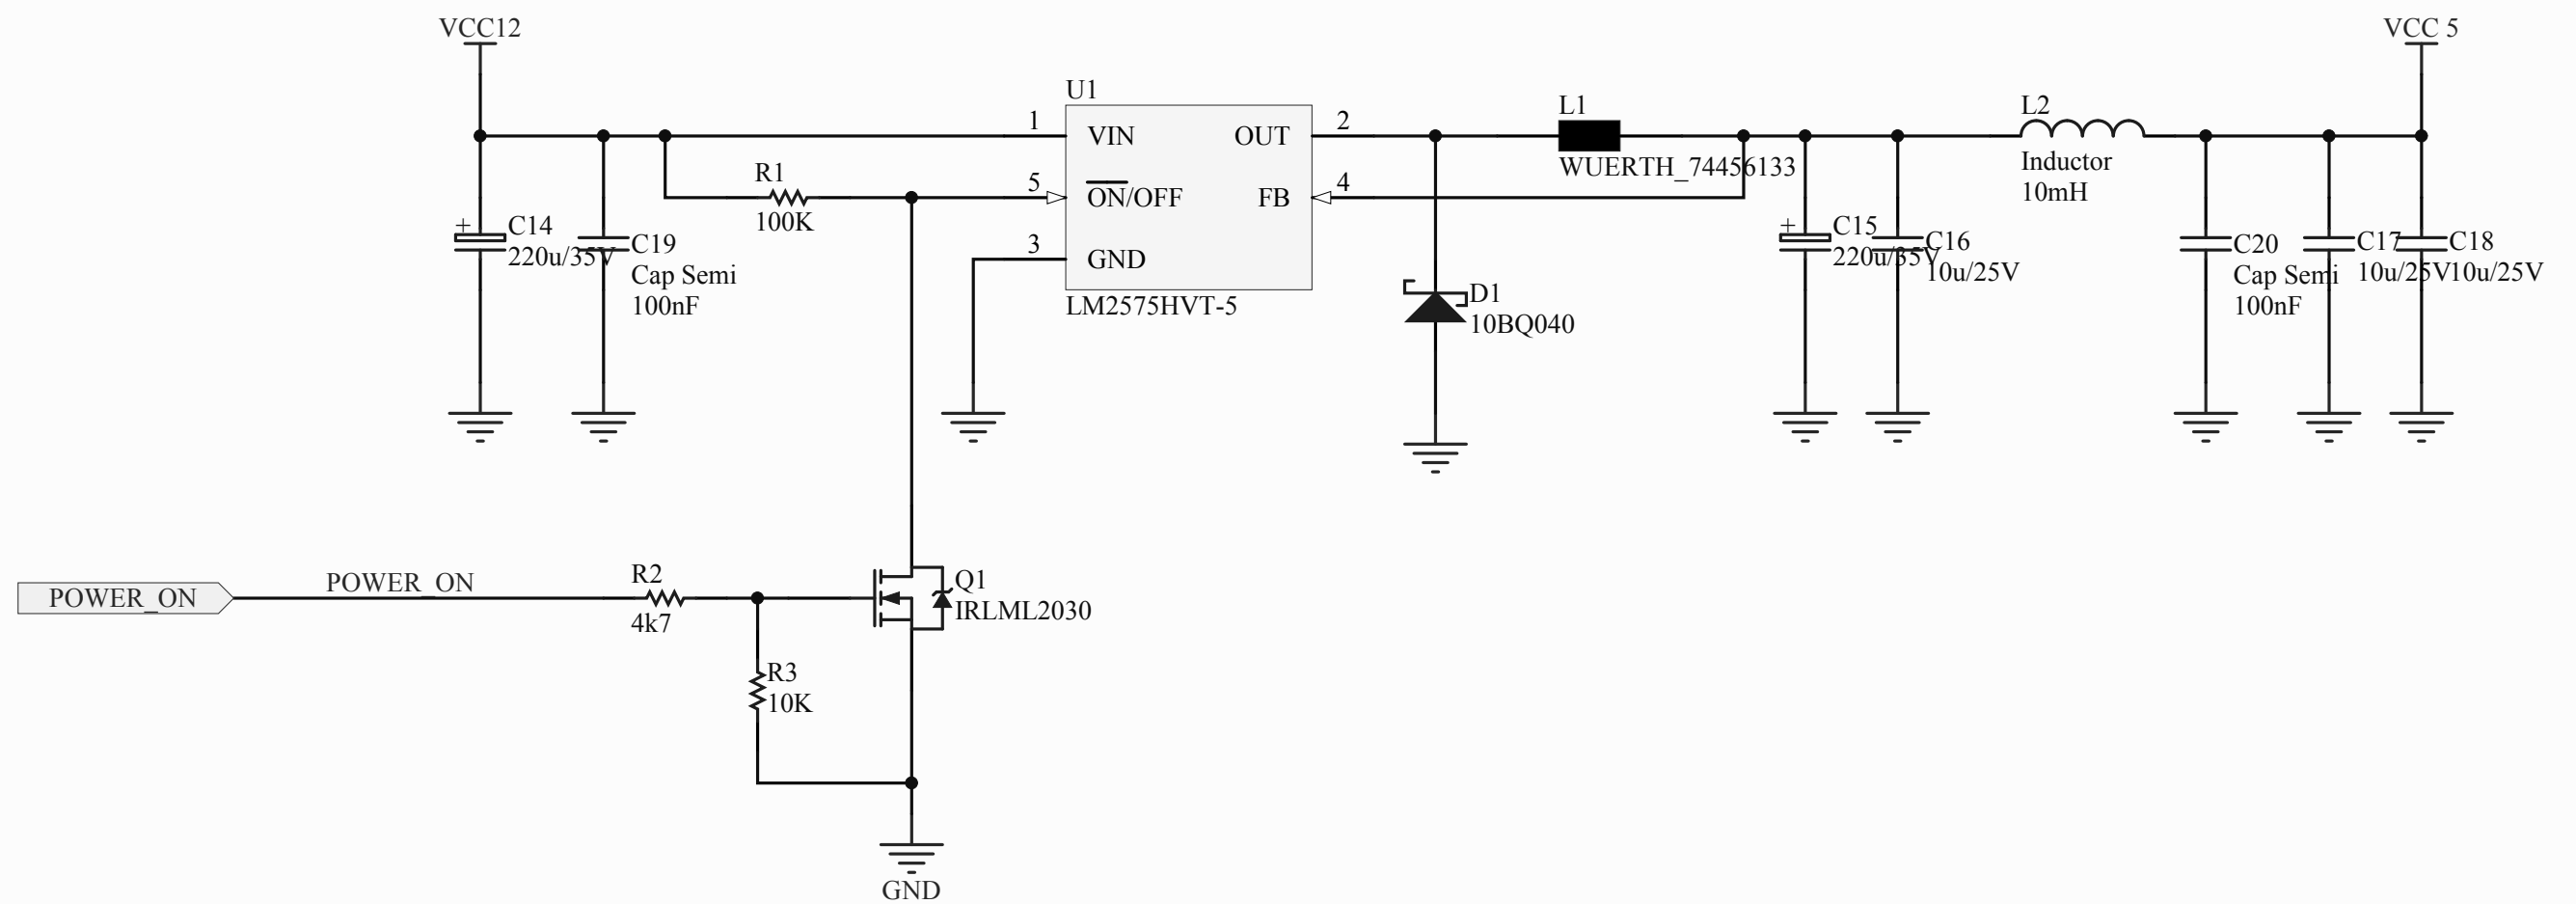

Title		
Size	Number	Revision
A4		
Date:	06.10.2013	Sheet of
File:	D:\MyProjects\...\Power.SchDoc	Drawn By: