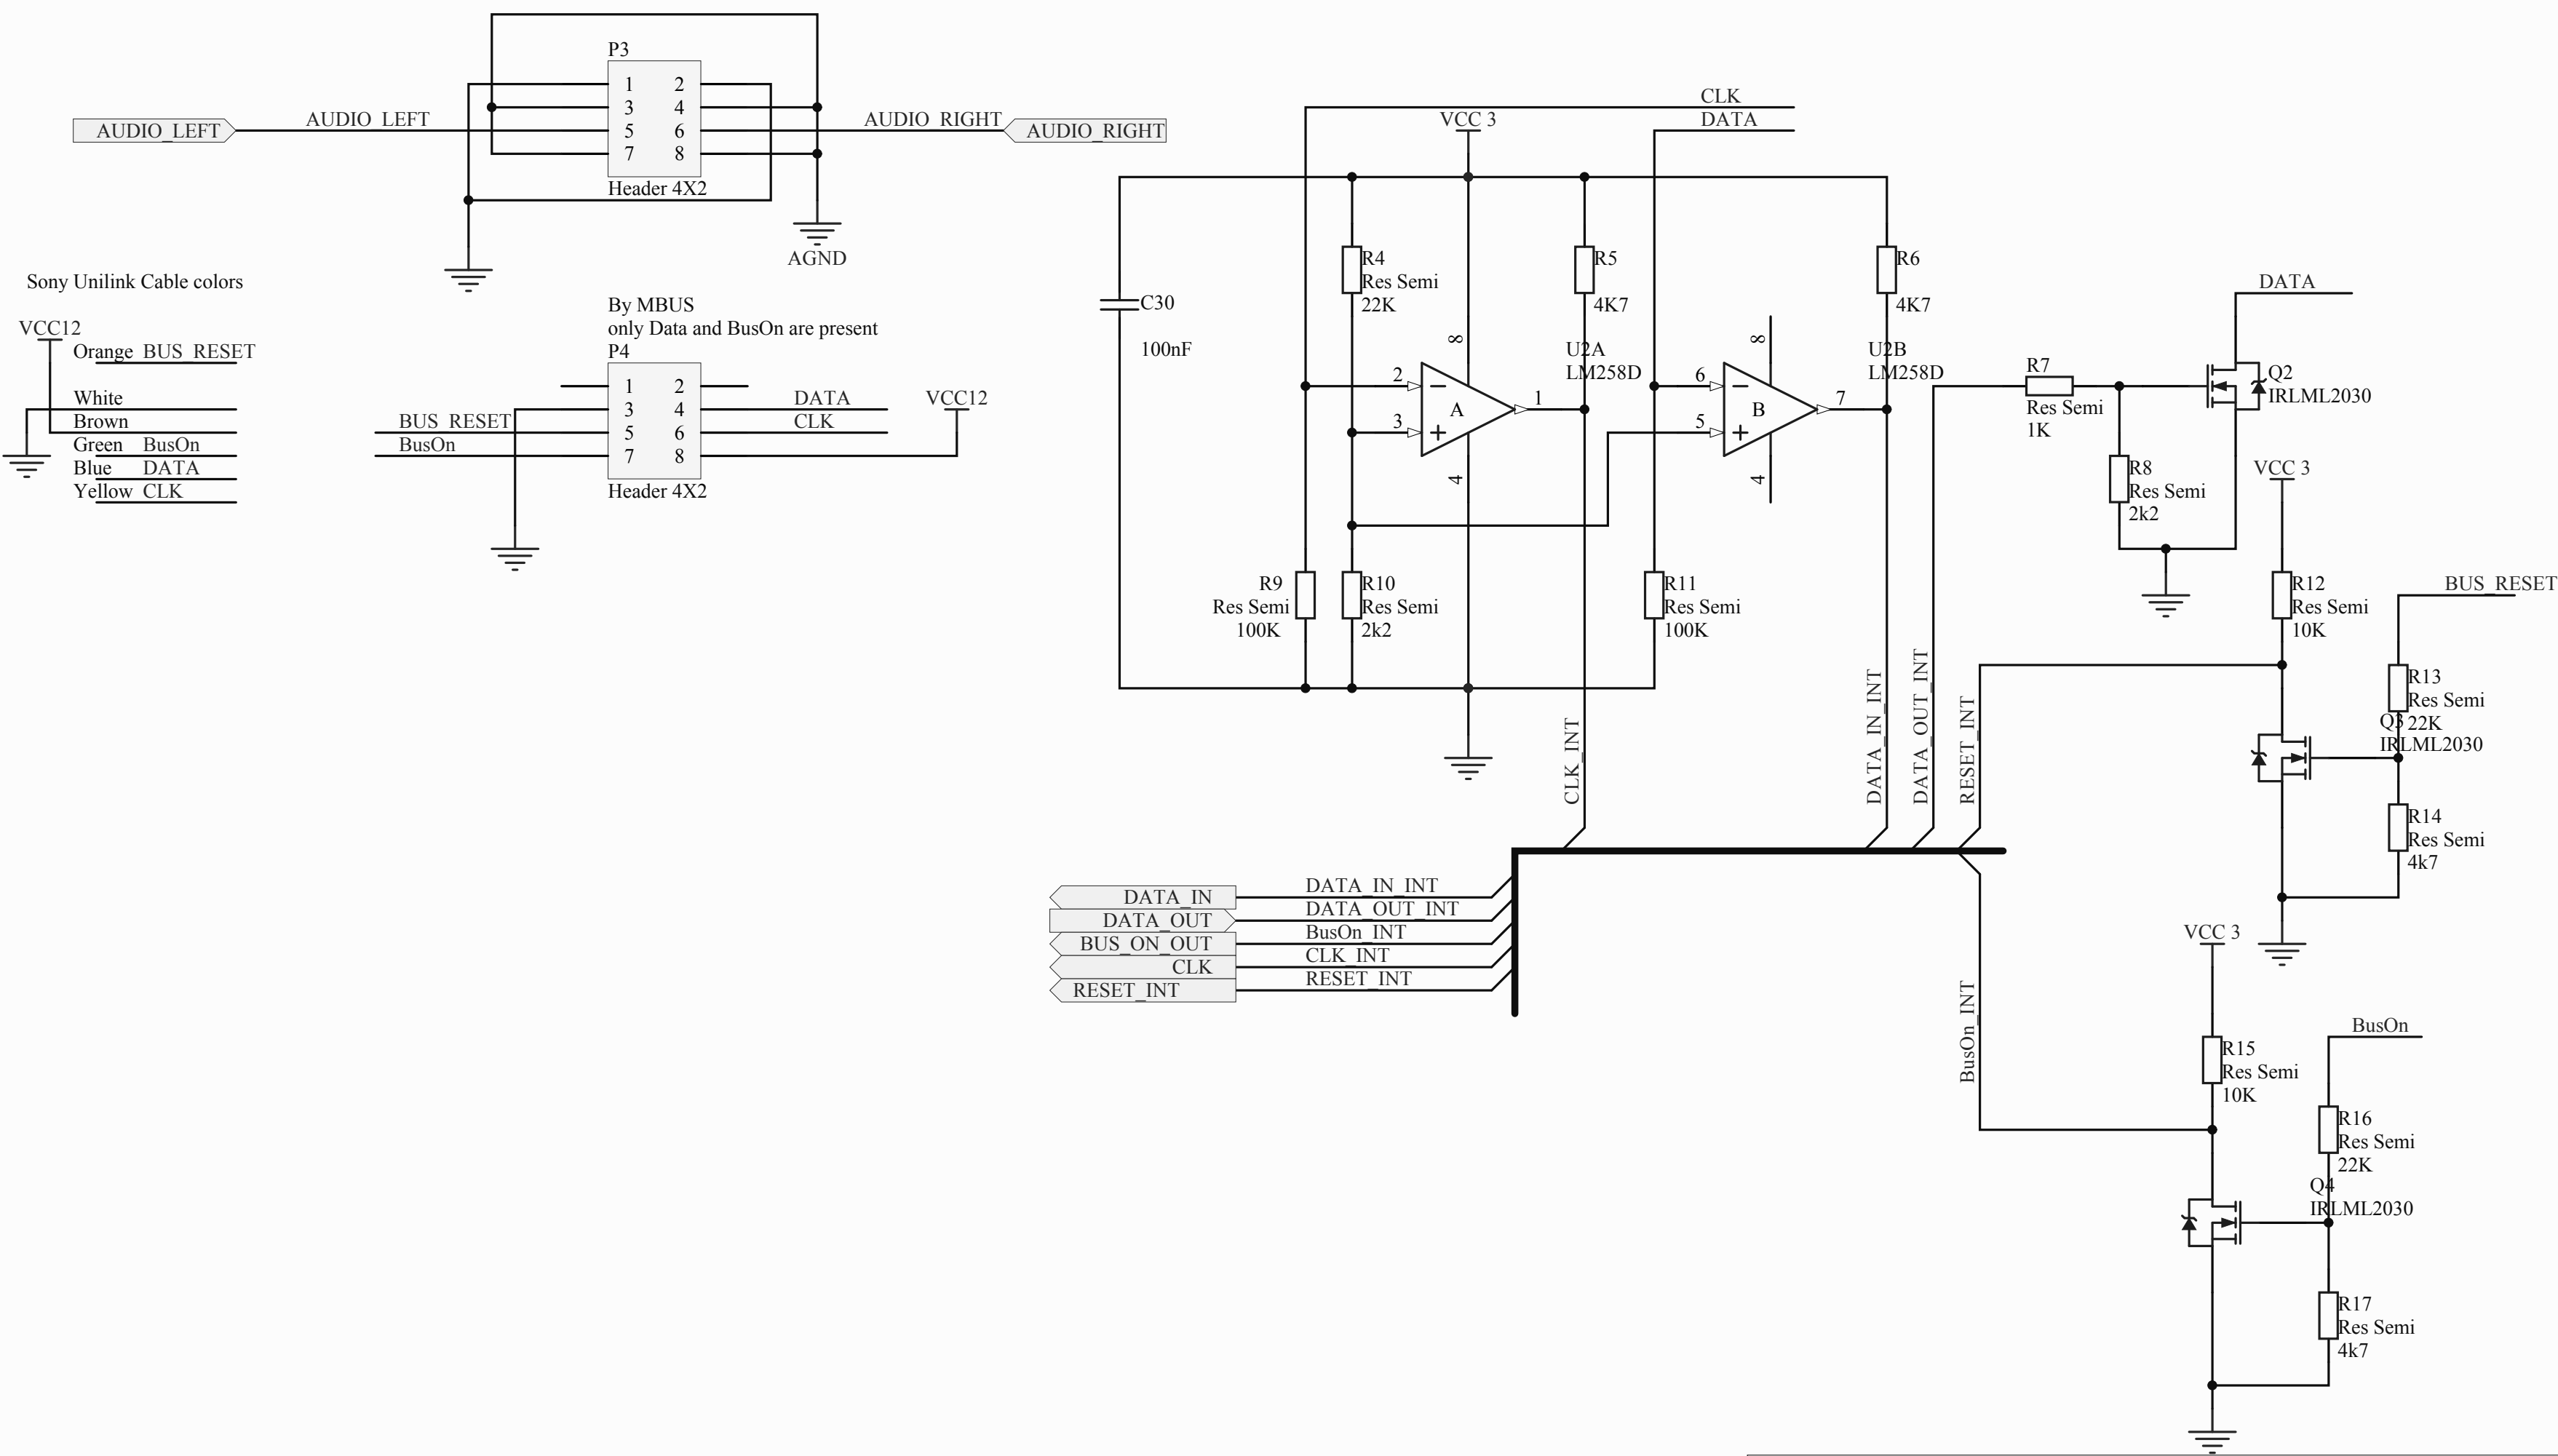

Title		
Size	Number	Revision
A4		
Date:	06.10.2013	Sheet of
File:	D:\MyProjects\...\AutoInterface.SchDoc	Drawn By:

ATMega88

Title		
Size	Number	Revision
A4		
Date:	06.10.2013	Sheet of
File:	D:\MyProjects\...\CPU.SchDoc	Drawn By: