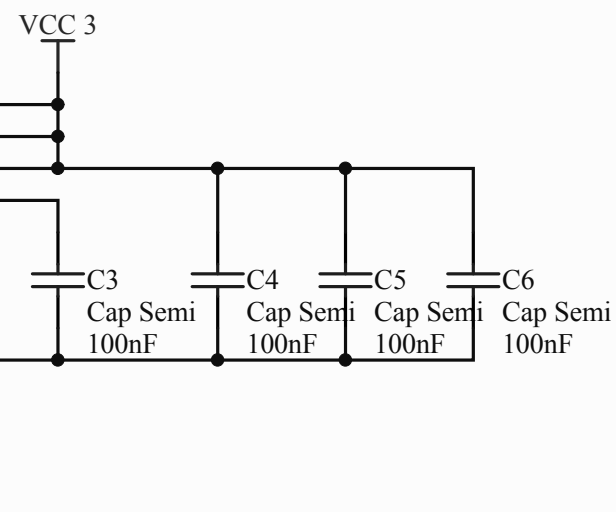

Title		
Size	Number	Revision
A4		
Date:	06.10.2013	Sheet of
File:	D:\MyProjects\...\CPU.SchDoc	Drawn By: